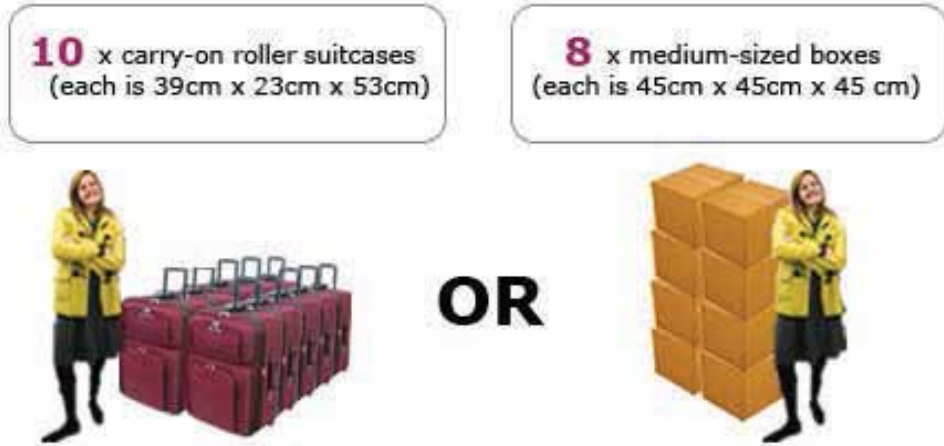

Now for as low as **RMB 317 per month\***, you can rent our "Mini" unit which can store:

**10** x carry-on roller suitcases  
(each is 39cm x 23cm x 53cm)

**8** x medium-sized boxes  
(each is 45cm x 45cm x 45 cm)

That's up to ONE cubic meter for just **317 RMB per month!**

At **Love Box Self Storage**, our **Mini** unit can fit up to **1 cubic meter**. And with 11 other sizes to choose from, you'll be sure to find the right size unit to fit your needs.

**HURRY - some unit sizes are selling out fast!**

**400 - 720 - LOVE (5683)**  
**www.loveboxstorage.com**

Group	Unit Type	Dimensions (l x w x h)	Surface m <sup>2</sup> = square meters	Volume m <sup>3</sup> = cubic meters	Monthly Rate
Locker	Mini	1.0x1.0x1.0	1 m <sup>2</sup>	1 m <sup>3</sup>	RMB 317
	Locker 1	1.5x1.5x1.0	~2.3 m <sup>2</sup>	~2 m <sup>3</sup>	RMB 438
	Locker 2	1.5x1.5x1.4	~2.3 m <sup>2</sup>	~3 m <sup>3</sup>	RMB 548
A	1215	1.5x1.2x2.4	~1.8 m <sup>2</sup>	~4 m <sup>3</sup>	RMB 669
	1515	1.5x1.5x2.4	~2.3 m <sup>2</sup>	~5 m <sup>3</sup>	RMB 798
B	2015	2.0x1.5x2.4	~3 m <sup>2</sup>	~7 m <sup>3</sup>	RMB 955
	2215x	2.2x1.5x2.4	~3.3 m <sup>2</sup>	~8 m <sup>3</sup>	RMB 999
	1230	3.0x1.2x2.4	~3.6 m <sup>2</sup>	~8.5 m <sup>3</sup>	RMB 1088
C	3015	3.0x1.5x2.4	~4.5 m <sup>2</sup>	~10 m <sup>3</sup>	RMB 1317
	2720	2.7x2.0x2.4	~5.4 m <sup>2</sup>	~13 m <sup>3</sup>	RMB 1545
	2230x	3.0x2.2x2.4	~6.6 m <sup>2</sup>	~16 m <sup>3</sup>	RMB 1946
	3030	3.0x3.0x2.4	~9 m <sup>2</sup>	~21 m <sup>3</sup>	RMB 2600