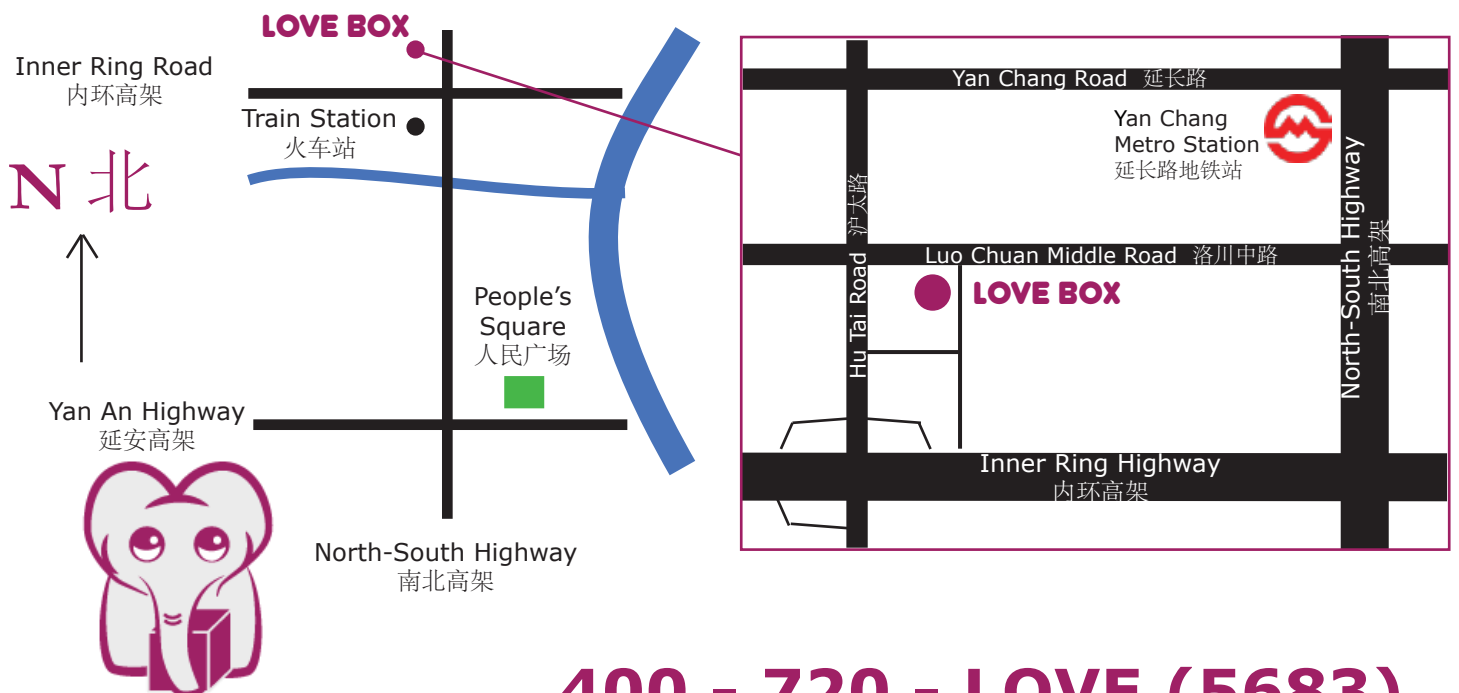

**Love Box Self Storage**  
1158 Luo Chuan Middle Road  
Building 1, Third Floor  
Shanghai 200072

**Love Box 私人仓储**  
中国上海市闸北区洛川中路1158号  
上海名仕街1幢3楼  
200072

## Directions to Love Box Self Storage from the North-South Highway

1. Exit at the Inner Ring Road west exit (heading toward the Yan An Road West Interchange).
2. After approximately 200 m, exit at Hu Tai Road (the first exit).
3. Turn right onto Hu Tai Road, and proceed about 700 m.
4. At the second traffic light, make a right onto Luo Chuan Middle Road.
5. After 200 m, turn into the Fashion Hub development at 1158 Luo Chuan Middle Road.
6. Our building (Building 1) is all the way to the back - you'll pass underneath a building before getting to Building 1.

## Love Box 私人仓储南北高架行车路线指示图

1. 内环线至内环高架路（往延安西路立交方向）出口。
2. 向前行驶200m至第一个出口，沪太路出口。
3. 到达沪太路路口右转，再向前行驶700m。
4. 第二个红绿灯再右转，进入洛川中路。
5. 向前行驶200m后即到达上海名仕街园区，洛川中路1158号。
6. 我们的大楼（一号楼）在园区的最后面，顺着进口一直开到底，经过一幢楼底后即达一号楼。